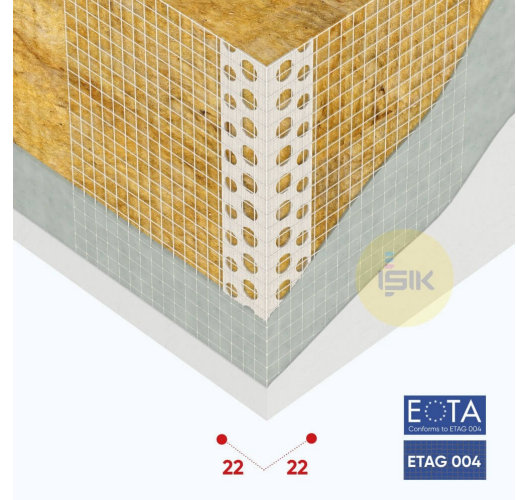

PE145 Corner Bead with Mesh

Product Range	External Thermal Insulation Systems
Product Type	PVCu Corner Bead with Mesh
Material	PVCu
Material Color	White
Corner Bead Wings	22x22 mm
Profile Weight	52±2 g/m
Mesh Colour	White*
Mesh Weight	145 g/m ² ETAG 004 Certificated
Length Options	200, 250 ,300 cm

* Other available color options Minimum Order Quantity: 180.000 meters.

Art Nr.	Mesh Color	Mesh Width	Packaging
PE14553W8	White	10x15 cm	50 pcs/ cts
PE14554W8	White	10x10 cm	50 pcs/ cts
PE14554W1	White	10x10 cm	100 pcs/ cts
PE14555W8	White	8x12 cm	50 pcs/ cts
PE14555T8	Orange	8x12 cm	50 pcs/ cts
PE14555B8	Blue	8x12 cm	50 pcs/ cts
PE14555G8	Green	8x12 cm	50 pcs/ cts
PE14555R8	Red	8x12 cm	50 pcs/ cts